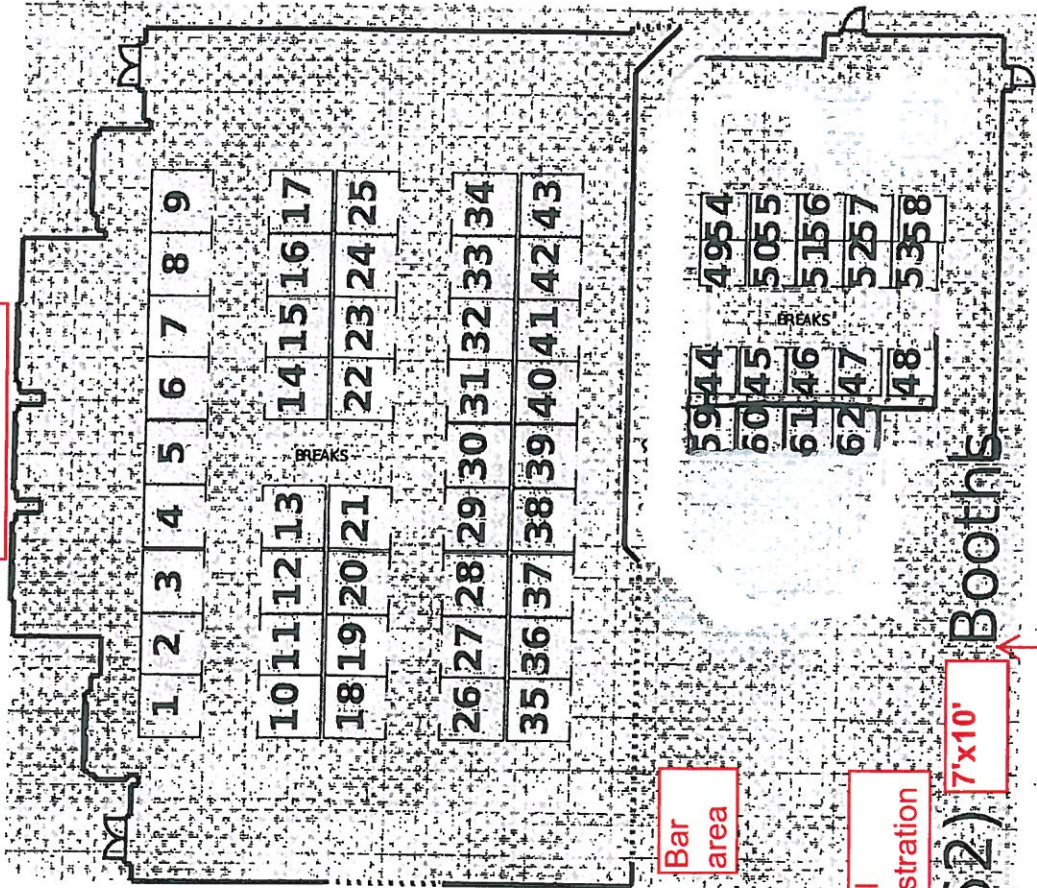

Georgia Conference  
Atrium and previous pool area

River Patio area

Bar area

Hotel Registration

(62) 7'x10'

Booths

Match line to booths starting #63

Booths not to scale. See order form for actual dimensions. Min 7'x10'

Hotel Floor Plans

Not to scale

— Second Floor —

Booths not to scale. See order form for actual dimensions. Min 7'x10'