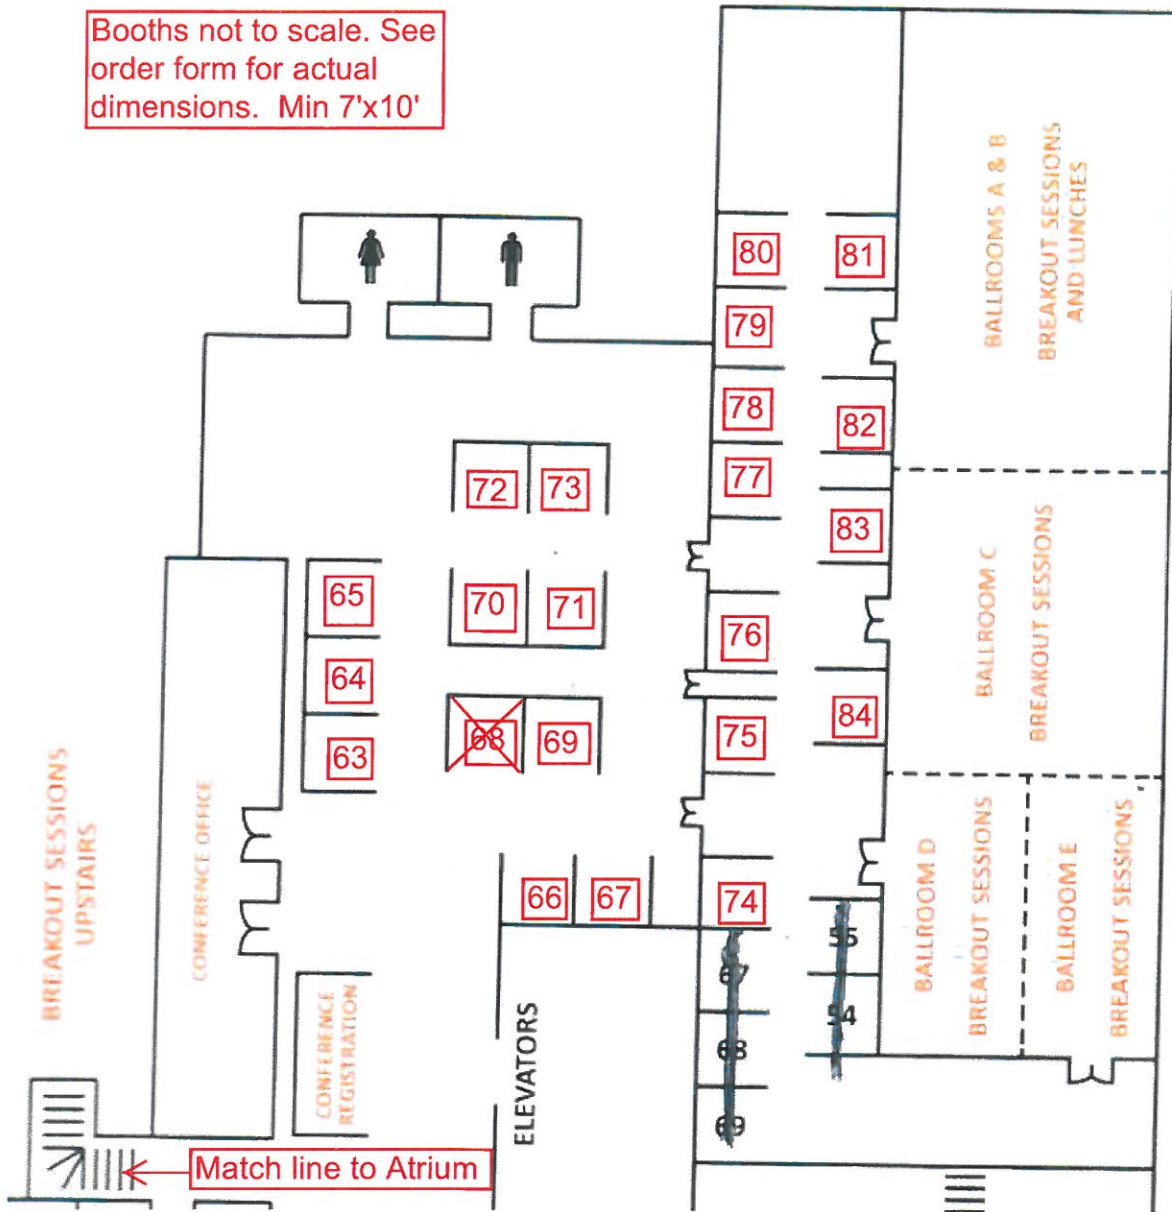

Georgia Conference  
Atrium and previous pool area

River Patio area

Bar area

Hotel Registration

(62) 7'x10'

Booths

Match line to booths starting #63

Booths not to scale. See order form for actual dimensions. Min 7'x10'

Hotel Floor Plans

Not to scale

— Second Floor —

Booths not to scale. See order form for actual dimensions. Min 7'x10'