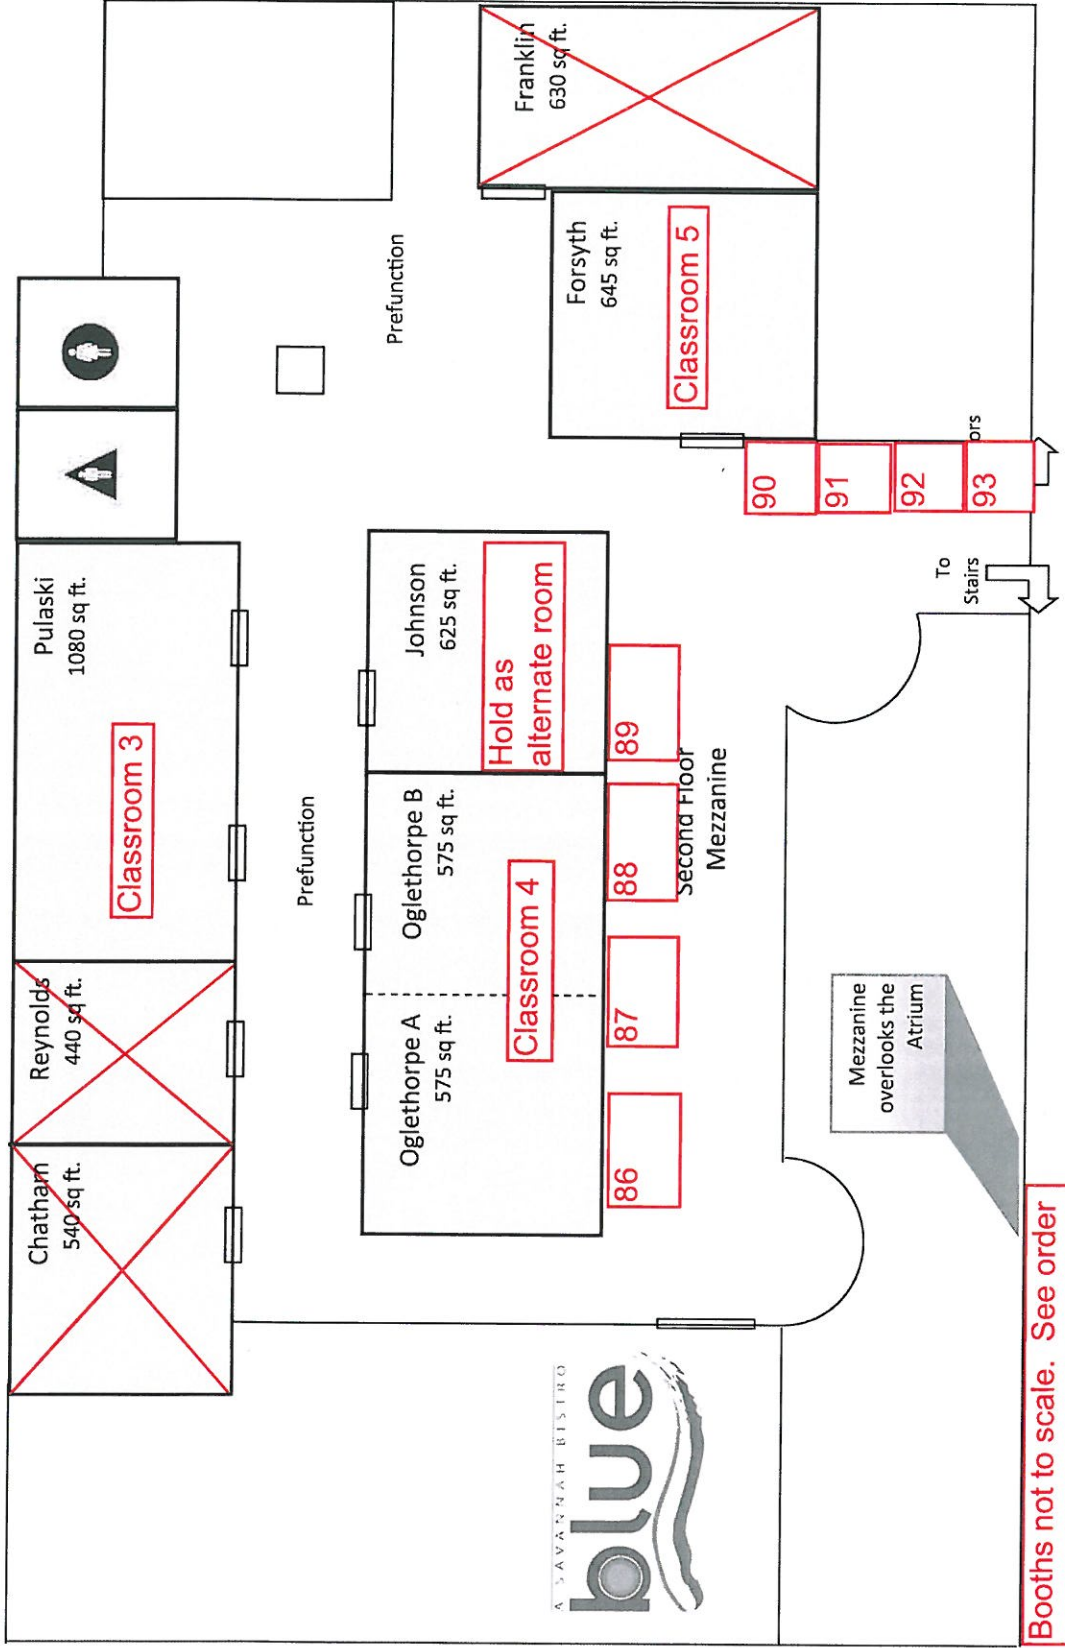

Georgia Conference  
Atrium and previous pool area

River Patio area

Bar area

Hotel Registration

(62) 7'x10'

Booths

Match line to booths starting #63

Booths not to scale. See order form for actual dimensions. Min 7'x10'

Hotel Floor Plans

Not to scale

— Second Floor —

Booths not to scale. See order form for actual dimensions. Min 7'x10'